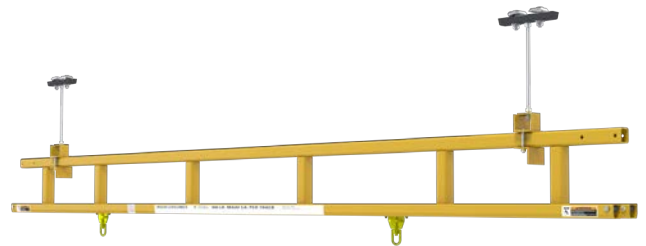

# AIRCRAFT FALL PROTECTION

The size and shape of aircraft can make it difficult to find appropriate fall protection solutions for aircraft maintenance applications. Rigid Lifelines® offers a range of fall protection systems so that you can find the best solution for any aviation fall protection requirement.

Rigid Lifelines rigid rail systems won't deflect in a fall event, which keeps fall distances to a minimum. Every Rigid Lifelines Fall Protection System is also equipped with our Anchor Trolley™ to keep each worker's SRL directly overhead. The Anchor Trolley minimizes the risk of a swing fall, and the automatic braking mechanism allows the possibility to self-rescue in a fall event.

## Multiple Monorail Systems

Rigid Lifelines Ceiling-Mounted Monorail Fall Protection Systems offer low-cost solutions for aviation industry applications. Multiple monorails can be installed perpendicularly or side-by-side to provide full coverage inside aircraft hangars or maintenance facilities.

- Mount to existing support structures
- Can be installed at multiple heights to account for differences in work elevation
- Unrestricted movement in one direction
- Multiple systems can cover wings and fuselage